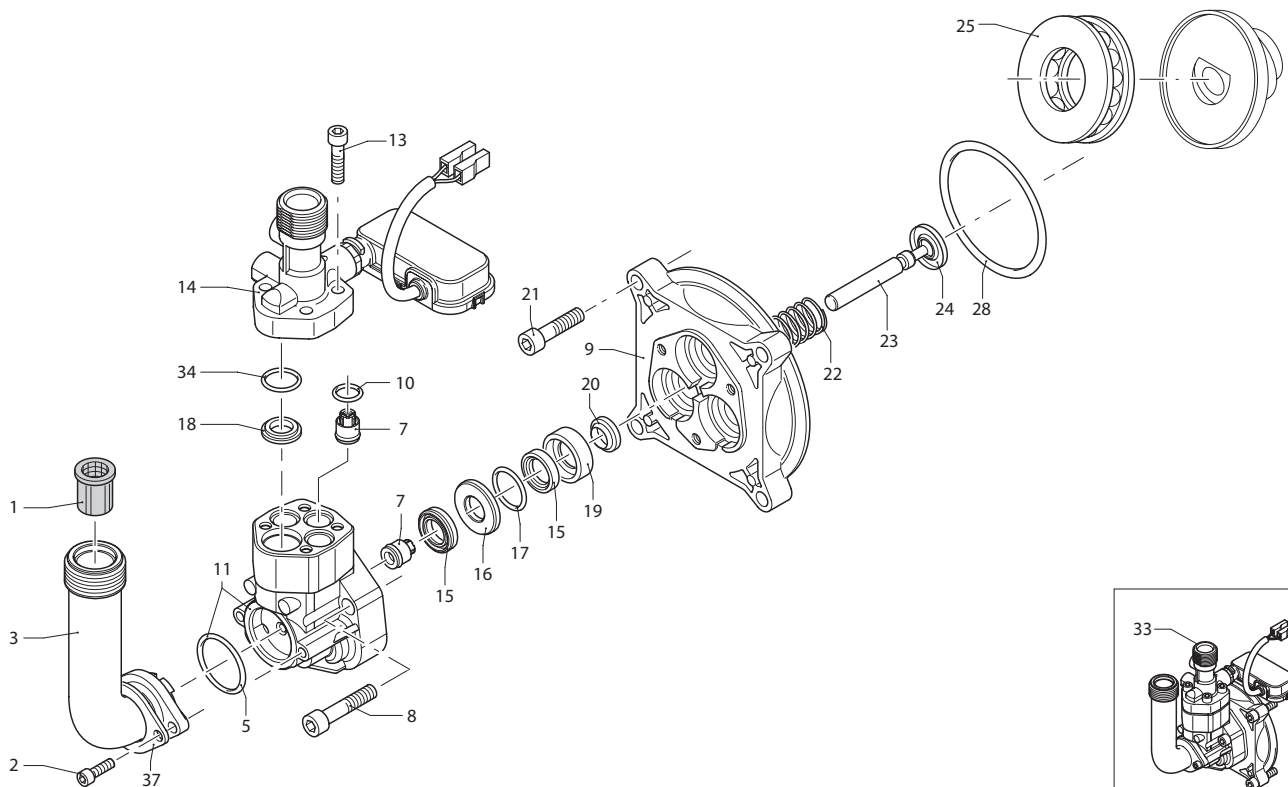

UN002421-MA

KIT RICAMBI / PART KITS

UN002422-MA